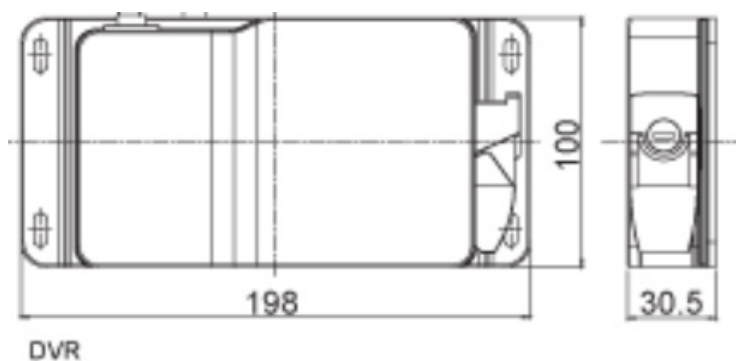

SPECIFICATION

VIDEO INPUT	4CH (TVI/AHD/CVBS)	OPERATING TEMPERATURE	-10°C - 60°C
VIDEO OUTPUT	1 x HD/1 x CVBS	STORAGE TEMPERATURE	-20°C - 70°C
WATER RESISTANCE RATING	IP69K	RESOLUTION	FHD or 960H
POWER REQUIREMENT	DC12V-24V (MAX 32V)	FRAME RATE	30fps
COMPRESSION	H.264	SD MEMORY SUPPORT	MIN. 16GB/MAX. 512GB
DIMENSIONS (W/D/H)	198mm x 30.5mm x 100mm	WEIGHT	822g (DVR ONLY)

RECORDING TIMES

SD CARD	Video Quality	16GB		32GB		64GB		128GB		256GB		512GB	
		Recording Time		Recording Time		Recording Time		Recording Time		Recording Time		Recording Time	
		Nor	Evt	Nor	Evt	Nor	Evt	Nor	Evt	Nor	Evt	Nor	Evt
TVI AHD CVBS	High	2H 16M	1H 00M	4H 32M	2H 00M	9H 04M	4H 00M	18H 08M	8H 00M	1D 12H 16M	16H 00M	3D 0H 32M	1D 8H 00M
	Nor	7H 00M	2H 55M	14H 00M	5H 50M	1D 4H 00M	11H 40M	2D 8H 00M	23H 20M	4D 16H 00M	1D 22H 40M	10D 17H 34M	3D 8H 00M

DIMENSIONS

Each measurement below is in millimetres

DVR