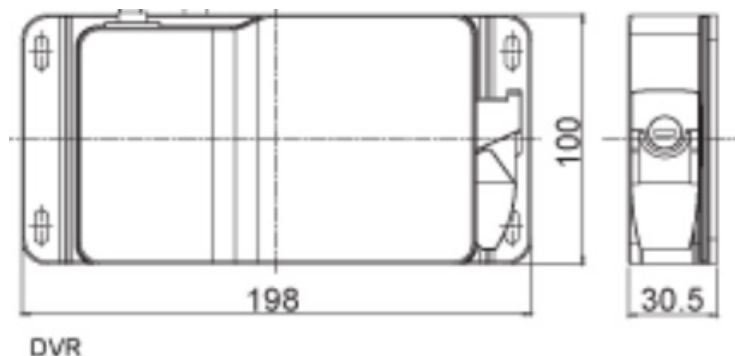

SPECIFICATION

VIDEO INPUT	4CH (TVI/AHD/CVBS)	OPERATING TEMPERATURE	-10°C - 60°C
VIDEO OUTPUT	1 x HD/1 x CVBS	STORAGE TEMPERATURE	-20°C - 70°C
WATER RESISTANCE RATING	IP69K	RESOLUTION	FHD or 960H
POWER REQUIREMENT	DC12V-24V (MAX 32V)	FRAME RATE	30fps
COMPRESSION	H.264	SD MEMORY SUPPORT	MIN. 16GB/MAX. 512GB
DIMENSIONS (W/D/H)	198mm x 30.5mm x 100mm	WEIGHT	822g (DVR ONLY)

RECORDING TIMES

SD CARD	Video Quality	16GB		32GB		64GB		128GB		256GB		512GB	
		Recording Time		Recording Time		Recording Time		Recording Time		Recording Time		Recording Time	
		Nor	Evt	Nor	Evt	Nor	Evt	Nor	Evt	Nor	Evt	Nor	Evt
TVI AHD CABS	High	2H 16M	1H 00M	4H 32M	2H 00M	9H 04M	4H 00M	18H 08M	8H 00M	1D 12H 16M	16H 00M	3D 0H 32M	1D 8H 00M
	Nor	7H 00M	2H 55M	14H 00M	5H 50M	1D 4H 00M	11H 40M	2D 8H 00M	23H 20M	4D 16H 00M	1D 22H 40M	10D 17H 34M	3D 8H 00M

DIMENSIONS

Each measurement below is in millimetres

DVR